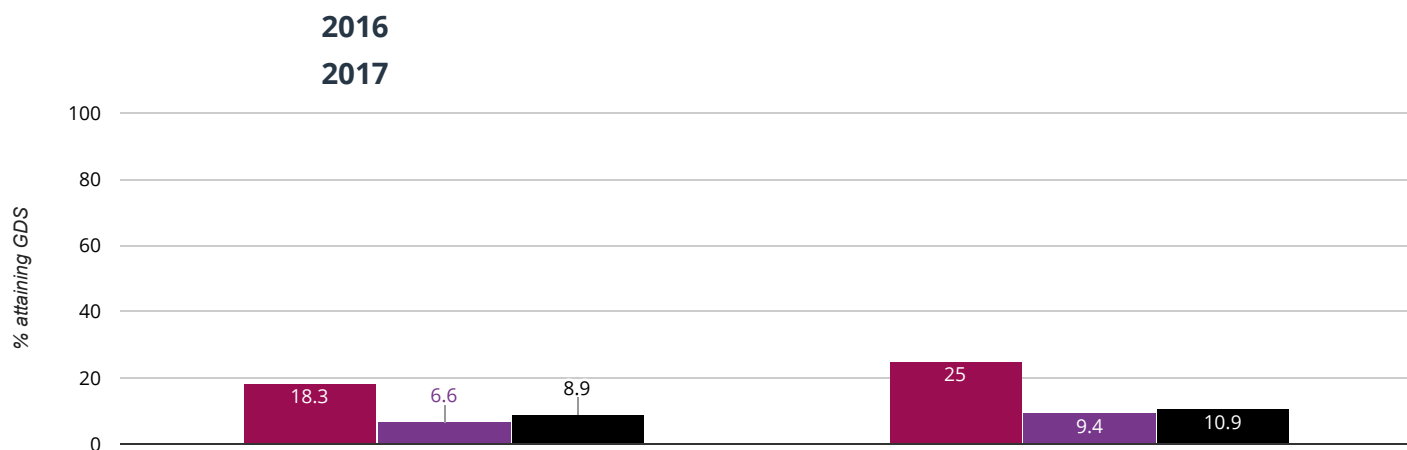

RWM - attaining GDS

25% in 2017

6.7% points rise since 2016

■ Lindley Church of England Infant School   ■ Kirklees (134)   ■ National (14473)