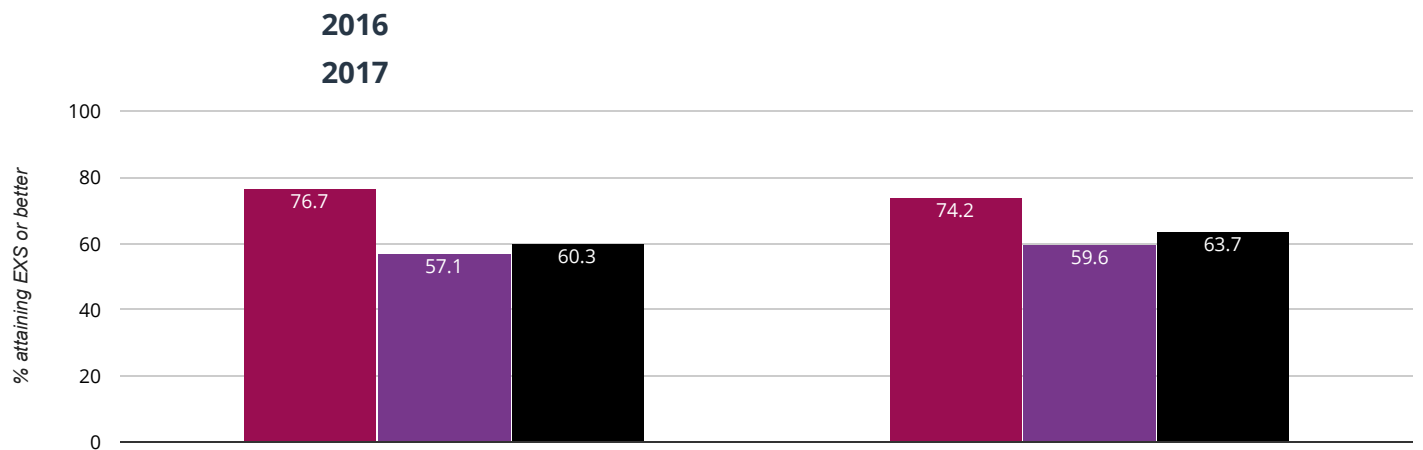

RWM - attaining EXS or better

74.2% in 2017

2.5% points drop since 2016

■ Lindley Church of England Infant School ■ Kirklees (134) ■ National (14473)