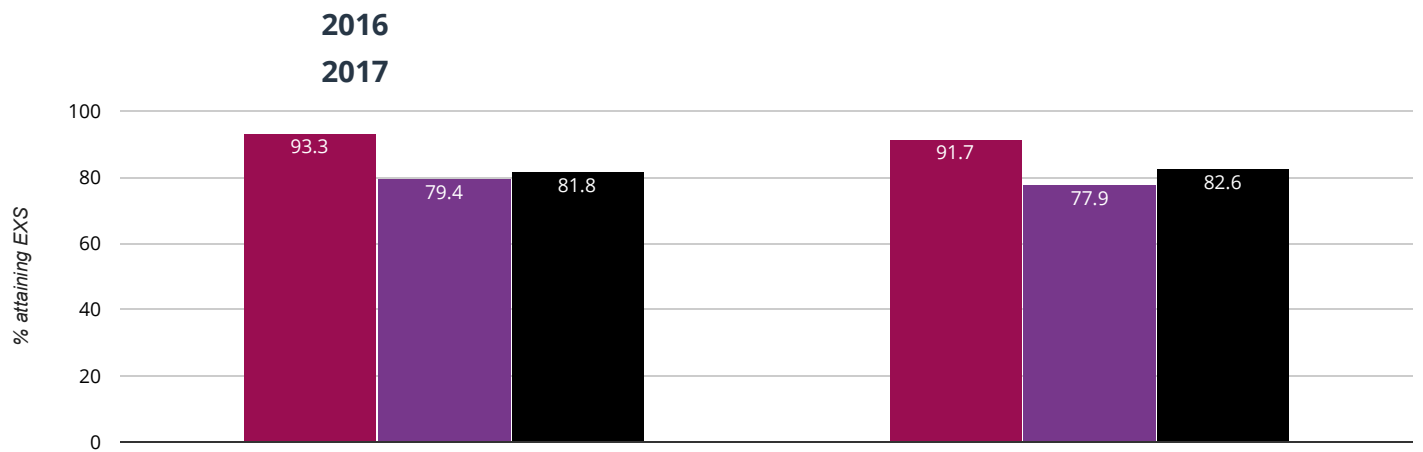

+ Maths - attaining EXS or better

89.2% in 2017

0.9% points rise since 2016

■ Lindley Church of England Infant School ■ Kirklees (134) ■ National (14473)

Science - attaining EXS

91.7% in 2017

1.6% points drop since 2016