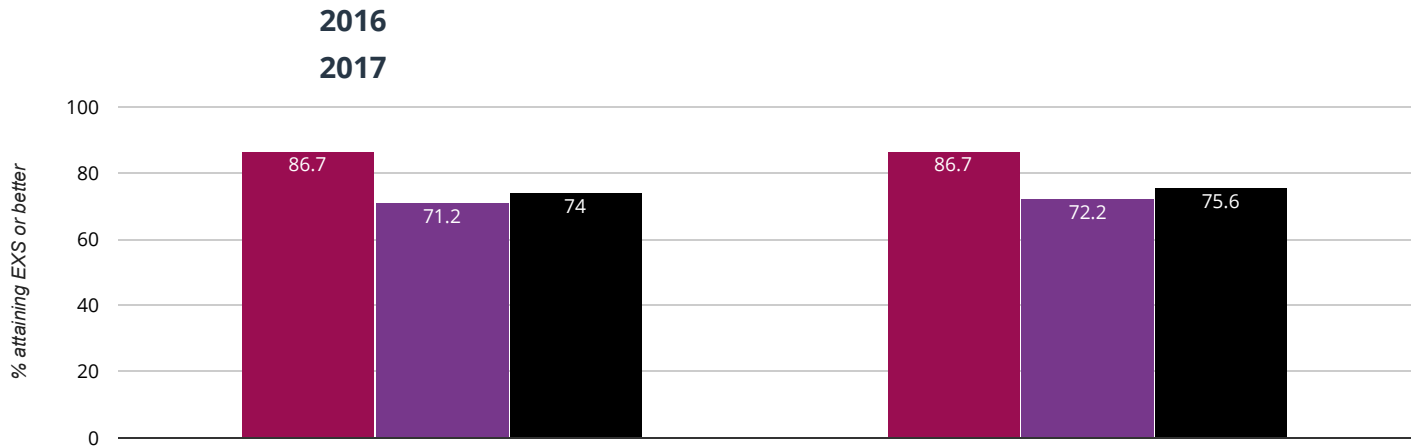

LINDLEY CHURCH OF ENGLAND INFANT SCHOOL

Reading - attaining EXS or better

86.7% in 2017

0% change from 2016

■ Lindley Church of England Infant School ■ Kirklees (134) ■ National (14473)