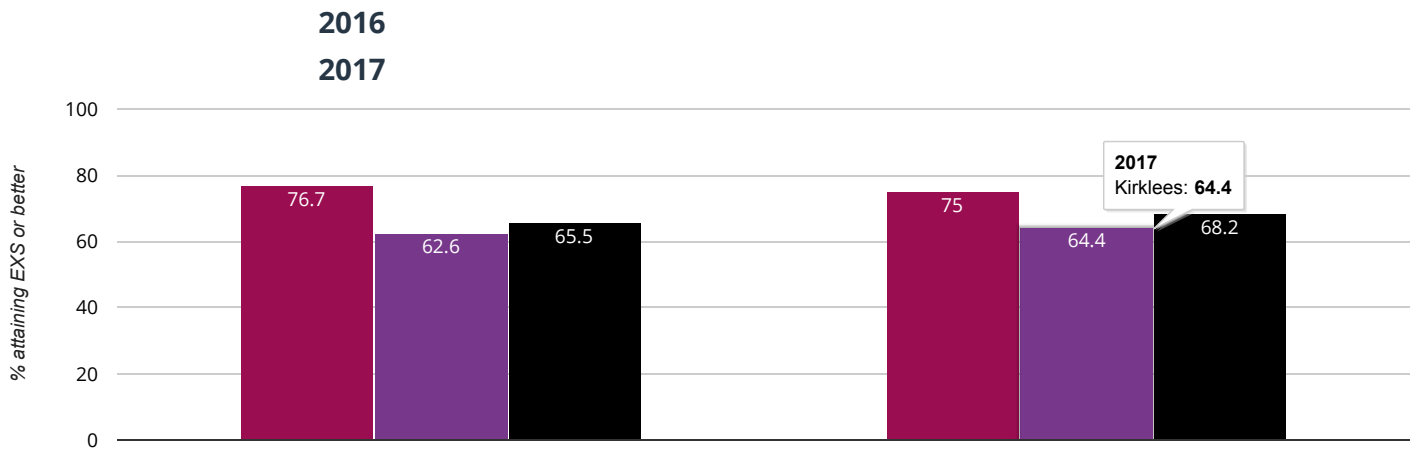

36.7% in 2017

11.6% points drop since 2016

■ Lindley Church of England Infant School ■ Kirklees (134) ■ National (14473)

✎ Writing - attaining EXS or better

75% in 2017

1.7% points drop since 2016

■ Lindley Church of England Infant School ■ Kirklees (134) ■ National (14473)