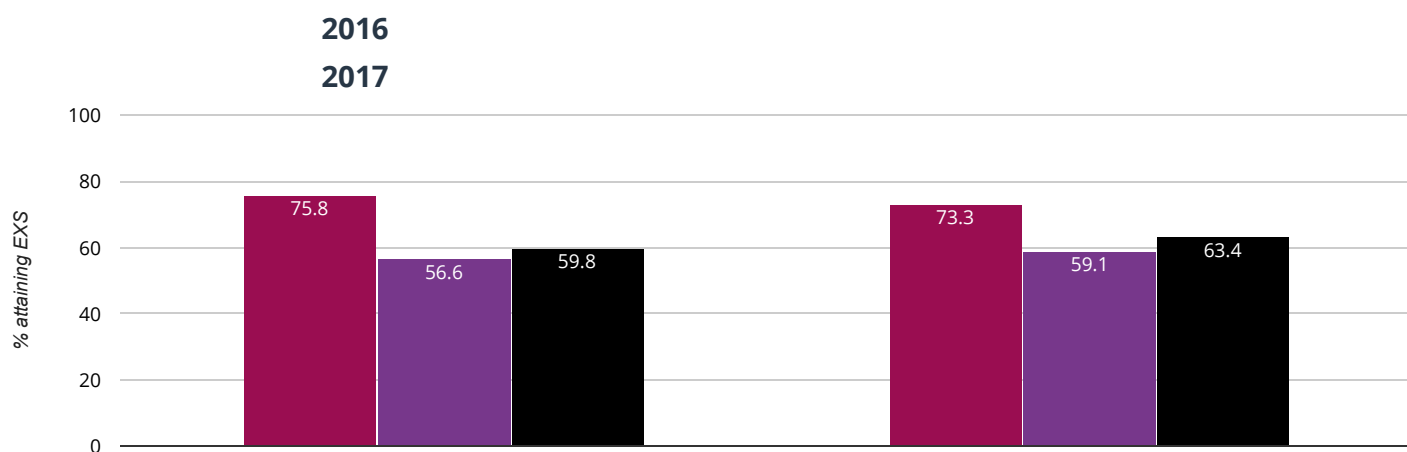

RWM - attaining GDS

25% in 2017

6.7% points rise since 2016

■ Lindley Church of England Infant School ■ Kirklees (134) ■ National (14473)

Reading, Writing, Maths and Science - attaining EXS

73.3 in 2017

2.5 points drop since 2016