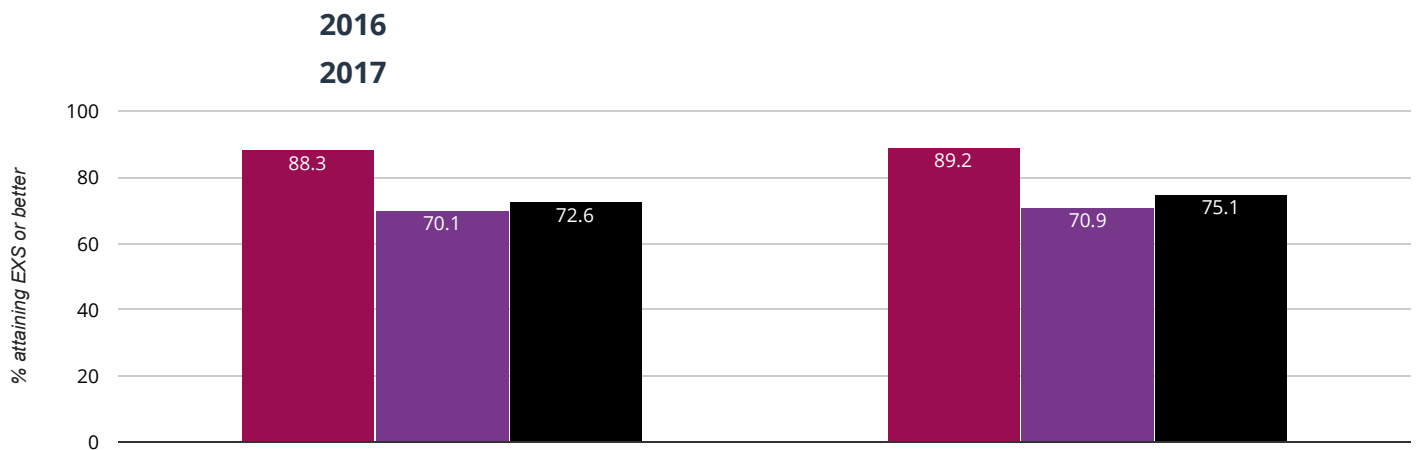

+ Maths - attaining EXS or better

89.2% in 2017

0.9% points rise since 2016

■ Lindley Church of England Infant School ■ Kirklees (134) ■ National (14473)

Science - attaining EXS

91.7% in 2017

1.6% points drop since 2016