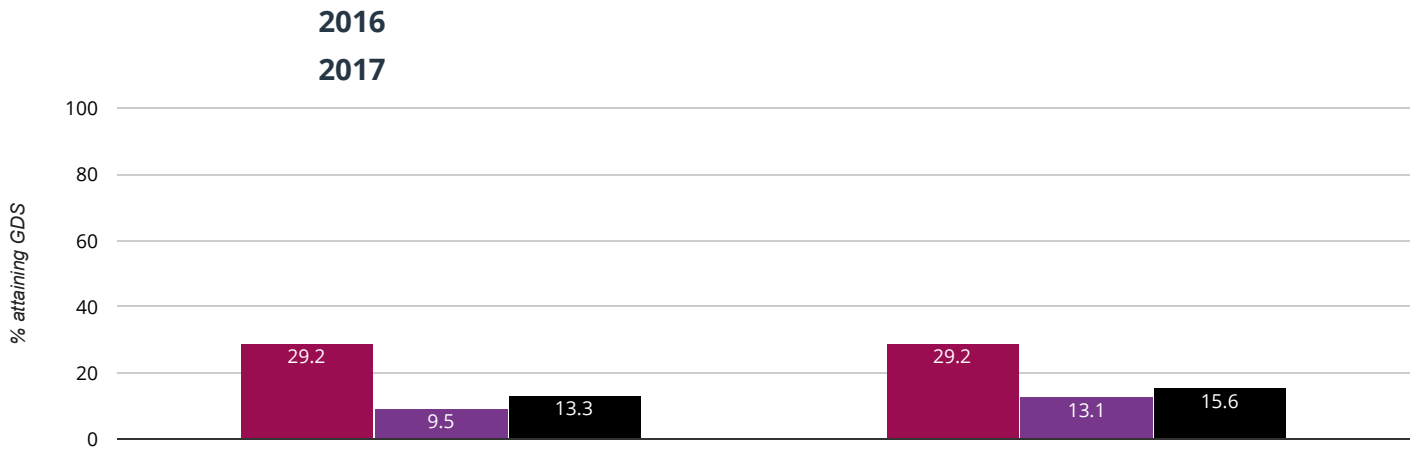

✎ Writing - attaining GDS

29.2% in 2017

0% change from 2016

■ Lindley Church of England Infant School ■ Kirklees (134) ■ National (14473)