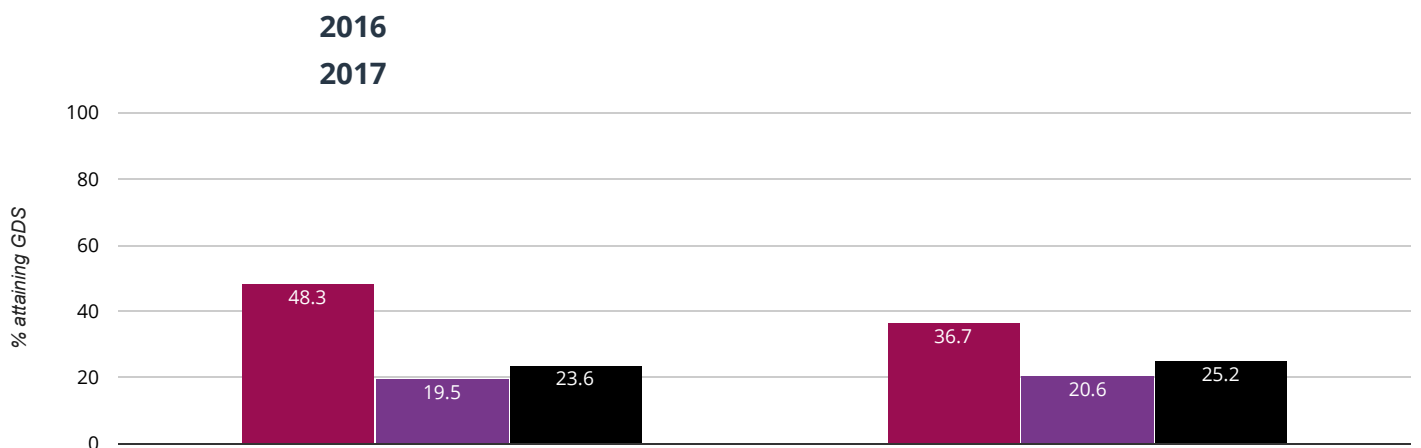

36.7% in 2017

11.6% points drop since 2016

■ Lindley Church of England Infant School ■ Kirklees (134) ■ National (14473)

✎ Writing - attaining EXS or better

75% in 2017

1.7% points drop since 2016

■ Lindley Church of England Infant School ■ Kirklees (134) ■ National (14473)