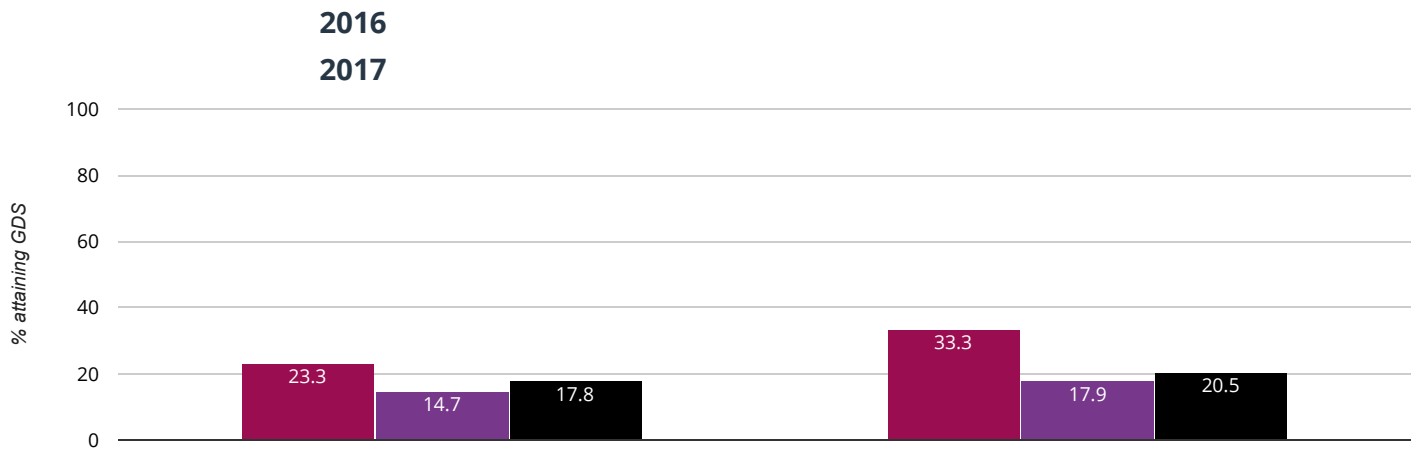

+ Maths - attaining GDS

33.3% in 2017

10% points rise since 2016

■ Lindley Church of England Infant School   ■ Kirklees (134)   ■ National (14473)